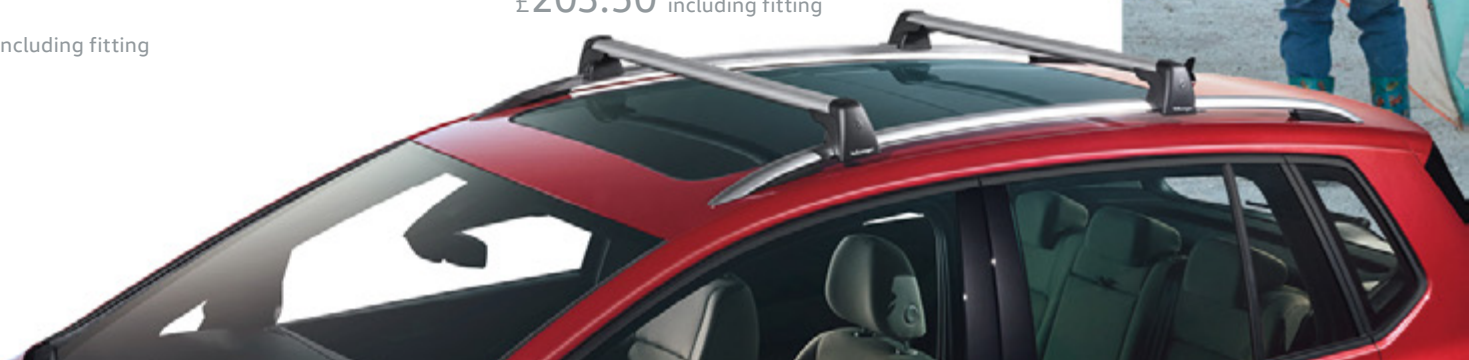

up!

Polo

T-Roc

Golf

Golf Estate

Golf SV

Beetle

Beetle Cabriolet

Scirocco

Jetta

Passat Saloon

Passat Estate

CC

Arteon

Tiguan

Tiguan Allspace

Touran

Sharan

Touareg