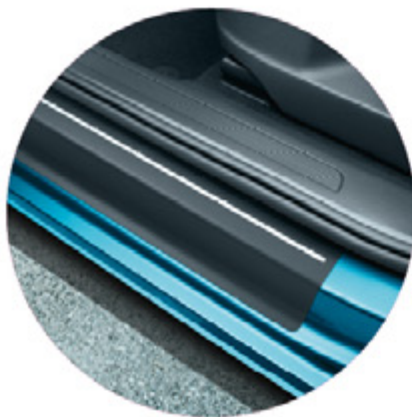

DOOR SILL TRIM 🔧

These black/silver sill protectors enhance the appearance of the vehicle. They also protect the sills against scratches from shoes and heels.

Part Number: 5QA071310ZMD

Four-piece set

£123.10 including fitting