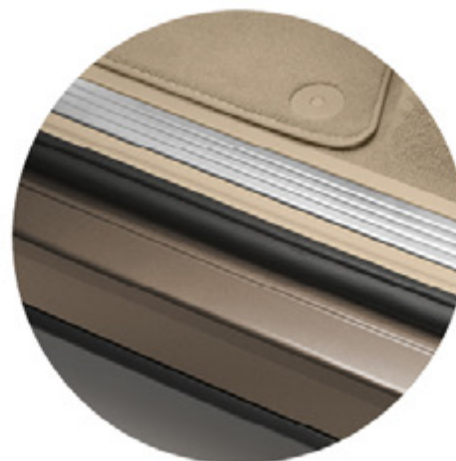

REAR RUBBER FLOOR MATS

Part Number: 7P0061511041

Two-piece set

£70.00

DOOR SILL TRIM TRANSPARENT

These transparent film sill protectors protect the sills against scratches from shoes and heels without changing the look of the vehicle.

Part Number: 7P0071310A908

Four-piece set

£97.50 including fitting

up!

Polo

T-Roc

Golf

Golf Estate

Golf SV

Beetle

Beetle Cabriolet

Scirocco

Jetta

Passat Saloon

Passat Estate

CC

Arteon

Tiguan

Tiguan Allspace

Touran

Sharan

Touareg