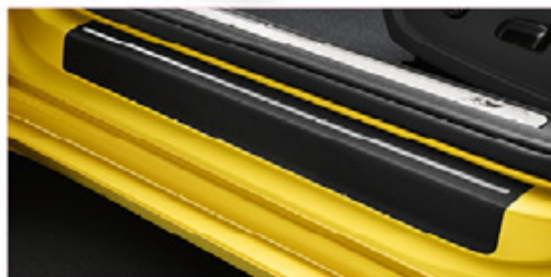

DOOR SILL PROTECTION FILM BLACK/SILVER

These black/silver sill protectors enhance the appearance of the vehicle. They also protect the sills against scratches from shoes and heels.

Part Number: 3G8071310ZMD

£101.00 including fitting