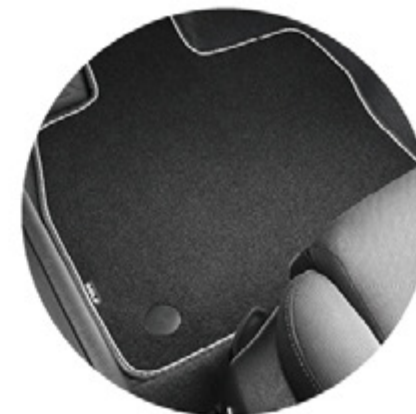

LUXURY CARPET MATS

Enjoy a touch of luxury beneath your feet with this deeper pile carpet. Each one is made of durable thickly-woven velour and the model branded front mats come with secure stud fixing to prevent slipping.

Part Number: 5G2061270WGK

Four-piece set

£87.00

up!

Polo

T-Roc

Golf

Golf Estate

Golf SV

Beetle

Beetle Cabriolet

Scirocco

Jetta

Passat Saloon

Passat Estate

CC

Arteon

Tiguan

Tiguan Allspace

Touran

Sharan

Touareg