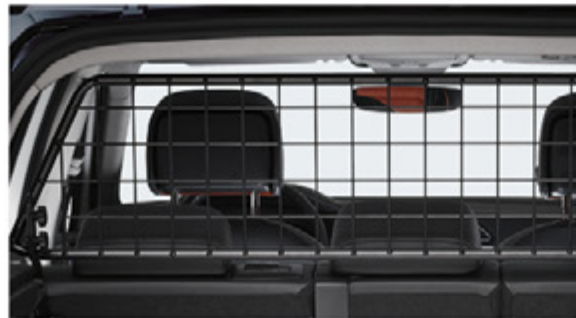

PARTITION GRILLE (DOG GUARD)

Keep your best friend happily in the back with this grille, separating the boot from the rear passenger space. It's easily installed, and removed, with just a few simple steps.

Part Number: 5NA017221

£232.00 including fitting

Visit volkswagen.co.uk/accessories for the full selection

up!

Polo

T-Roc

Golf

Golf Estate

Golf SV

Beetle

Beetle Cabriolet

Scirocco

Jetta

Passat Saloon

Passat Estate

CC

Arteon

Tiguan

Tiguan Allspace

Touran

Sharan

Touareg