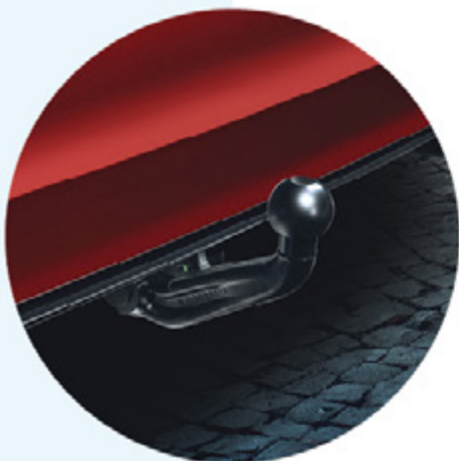

DETACHABLE TOWBAR

If you prefer to keep your options open, our detachable towbar has all the practicalities. It's got full integration into the vehicle's CAN-bus network and all electrical components including trailer stabilisation system support, switching to stand-by current and the adjustment of all the vehicle's assistance systems, whilst being removable and super-easy to re-fit when you need it.

Part Number: 517092150

£793.00 including fitting

VOLKSWAGEN DISCOVER NAVIGATION SYSTEM FOR COMPOSITION MEDIA

Discover Navigation system uses your existing 6.5 inch screen and control buttons with features that include satellite navigation, free lifetime navigation software updates and European maps displaying POI and speed limits. The satellite navigation offers three alternative routes to destinations; fast, short and eco-friendly.

Part Number: 3Q0057874C

£738.00 including fitting