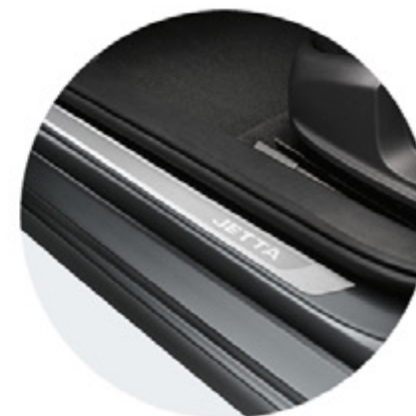

DOOR SILL TRIM

These steel protectors add style to your sills, plus they are great at keeping your pride and joy, scuff and scratch-free.

Part Number: 5C6071303B

Four-piece set

£144.00 including fitting